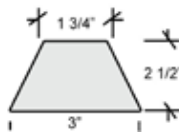

## SMOOTH REVEALS

**FFI 20025 :: Smooth**  
Trapezoidal Reveal

**FFI 20026 :: Smooth**  
Square Reveal

**FFI 20027 :: Smooth**  
Triangle Reveal

**FFI 20029 :: Smooth**  
Trapezoidal Reveal

**FFI 20030 :: Smooth**  
Trapezoidal Reveal

**FFI 20031 :: Smooth**  
Trapezoidal Reveal

**FFI 20032 :: Smooth**  
Triangle Reveal

**FFI 20033 :: Smooth**  
Square Reveal

**FFI 20034 :: Smooth**  
Trapezoidal Reveal

All trapezoidal, triangle, and half reveals currently available in 10' sections, please call for pricing on longer lengths.  
All reveals available in urethane or HDPE.