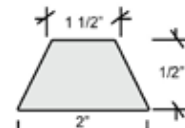

## SMOOTH REVEALS

**FFI 20025 :: Smooth**  
Trapezoidal Reveal

**FFI 20026 :: Smooth**  
Square Reveal

**FFI 20027 :: Smooth**  
Triangle Reveal

**FFI 20029 :: Smooth**  
Trapezoidal Reveal

**FFI 20030 :: Smooth**  
Trapezoidal Reveal

**FFI 20031 :: Smooth**  
Trapezoidal Reveal

**FFI 20032 :: Smooth**  
Triangle Reveal

**FFI 20033 :: Smooth**  
Square Reveal

**FFI 20034 :: Smooth**  
Trapezoidal Reveal

All trapezoidal, triangle, and half reveals currently available in 10' sections, please call for pricing on longer lengths.  
All reveals available in urethane or HDPE.