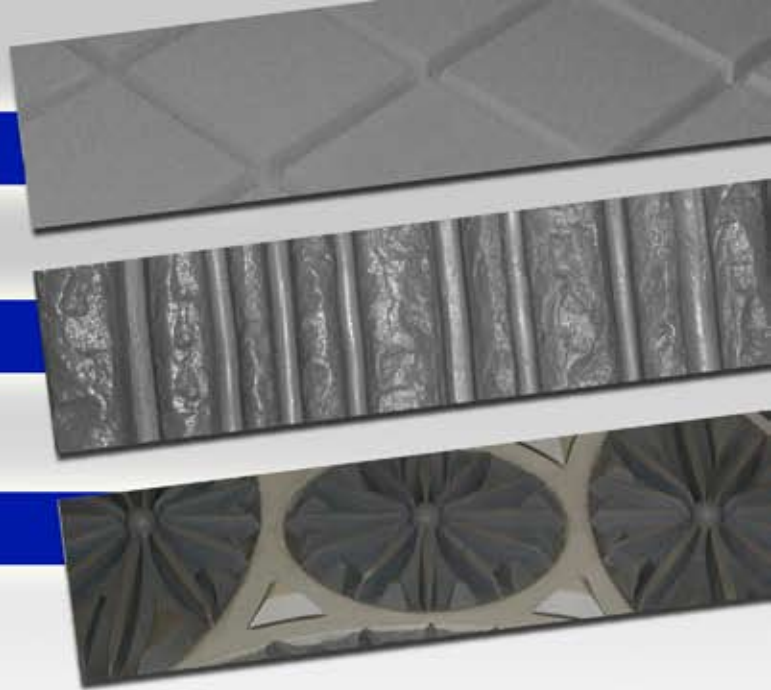

**FFI 20018 :: Smooth Trapezoidal Reveal**

**FFI 20019 :: Smooth Right Triangle Reveal**

**FFI 20020 :: Smooth Trapezoidal Reveal**

**FFI 20021 :: Smooth Trapezoidal Reveal**

**FFI 20022 :: Smooth Trapezoidal Reveal**

**FFI 20023 :: Smooth Trapezoidal Reveal**

**FFI 20024 :: Smooth Right Triangle Reveal**

Custom :: No. 19005

Fractured :: No. 11010

Custom :: No. 19013

## SMOOTH REVEALS

**FFI 20025 :: Smooth**  
Trapezoidal Reveal

**FFI 20026 :: Smooth**  
Square Reveal

**FFI 20027 :: Smooth**  
Triangle Reveal

**FFI 20029 :: Smooth**  
Trapezoidal Reveal

**FFI 20030 :: Smooth**  
Trapezoidal Reveal

**FFI 20031 :: Smooth**  
Trapezoidal Reveal

**FFI 20032 :: Smooth**  
Triangle Reveal

**FFI 20033 :: Smooth**  
Square Reveal

**FFI 20034 :: Smooth**  
Trapezoidal Reveal

All trapezoidal, triangle, and half reveals currently available in 10' sections, please call for pricing on longer lengths.  
All reveals available in urethane or HDPE.