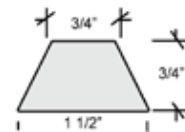

## SMOOTH REVEALS

**FFI 20025 :: Smooth**  
Trapezoidal Reveal

**FFI 20026 :: Smooth**  
Square Reveal

**FFI 20027 :: Smooth**  
Triangle Reveal

**FFI 20029 :: Smooth**  
Trapezoidal Reveal

**FFI 20030 :: Smooth**  
Trapezoidal Reveal

**FFI 20031 :: Smooth**  
Trapezoidal Reveal

**FFI 20032 :: Smooth**  
Triangle Reveal

**FFI 20033 :: Smooth**  
Square Reveal

**FFI 20034 :: Smooth**  
Trapezoidal Reveal

All trapezoidal, triangle, and half reveals currently available in 10' sections, please call for pricing on longer lengths.  
All reveals available in urethane or HDPE.