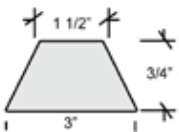

## SMOOTH REVEALS

**FFI 20025 :: Smooth**  
Trapezoidal Reveal

**FFI 20026 :: Smooth**  
Square Reveal

**FFI 20027 :: Smooth**  
Triangle Reveal

**FFI 20029 :: Smooth**  
Trapezoidal Reveal

**FFI 20030 :: Smooth**  
Trapezoidal Reveal

**FFI 20031 :: Smooth**  
Trapezoidal Reveal

**FFI 20032 :: Smooth**  
Triangle Reveal

**FFI 20033 :: Smooth**  
Square Reveal

**FFI 20034 :: Smooth**  
Trapezoidal Reveal

All trapezoidal, triangle, and half reveals currently available in 10' sections, please call for pricing on longer lengths.  
All reveals available in urethane or HDPE.