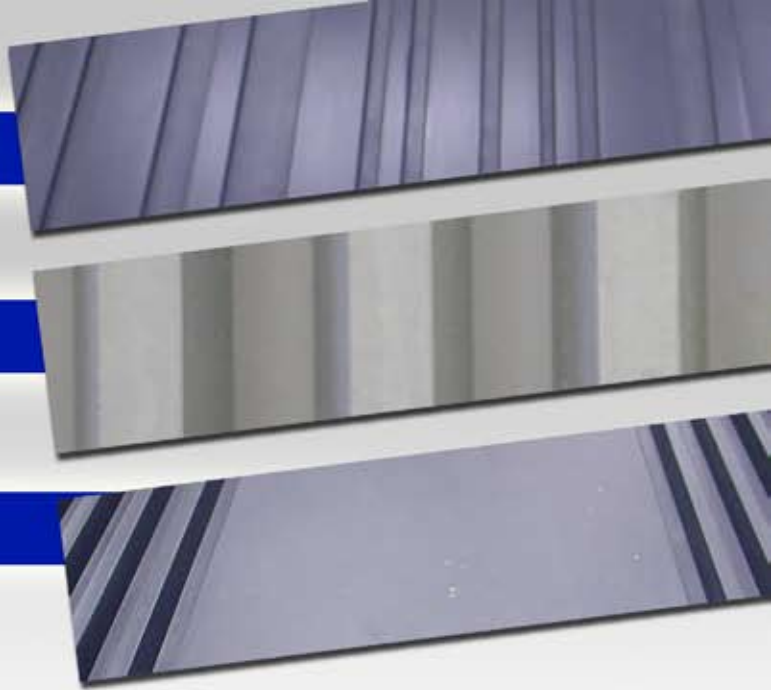

**FFI 17004 :: Smooth**

Center to Center: 300 mm  
Depth: 20 mm

**FFI 17005 :: Smooth**

Random Flutes  
Flute Size: 1 3/4" x 6 1/4"  
Depth: 1 1/2"

**FFI 17006 :: Smooth**

Random Flutes  
Flute Size: 2 1/2" to 4 1/2"  
Depth: 3/4"

Smooth :: No. 17007

Smooth :: No. 17008

Smooth :: No. 17009

### FFI 17008 :: Smooth

Center to Center: 3"  
Depth: 1 1/2"

### FFI 17009 :: Smooth

Center to Center: 3"  
Center Stripe: 25"  
Depth: 1 1/2"